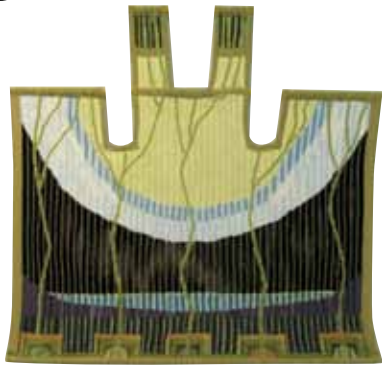

e-qui-nox

Barbara Riegel Bend
Beth Dorsey
Michaela Mahady

August 24-September 30

Reception: Friday, September 22 at 6-8pm

In science, an equinox is a day with equal amounts of day and night. Spiritually, the equinoxes signify the cycle of life and the opportunity of rebirth. As we approach the Autumnal Equinox, the ArtReach galleries will feature artwork that show balance and symmetry (monoprints by Beth Dorsey), a rebirth of materials and a connection to nature (fiber sculptures by Barbara Riegel Bend), and the seasonal cycle of nature (vestments by Michaela Mahady).

Gallery Hours

Wednesdays - Fridays 10am - 4pm
Saturdays 12pm - 4pm

ArtReach St. Croix

224 North 4th Street, Stillwater MN
(651) 439-1465
www.artreachstcroix.org
www.stcroixsplash.org

*e-qui-nox is an event of Take Me to the River.
Learn more at TakeMeToTheRiver.info.*