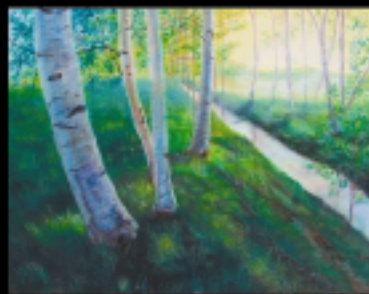

New Century Artists

Growth in Harmony

Gallery Reception: February 21 from 6-8pm

Featuring Paintings By:

Dagny Bilkadi, Lou Cunico, Laurel Gregorian, Mike Kramer, Bor-Jiin Mao,
Jill Marudas, Bev Marx, David Swanson and Mark Weersma