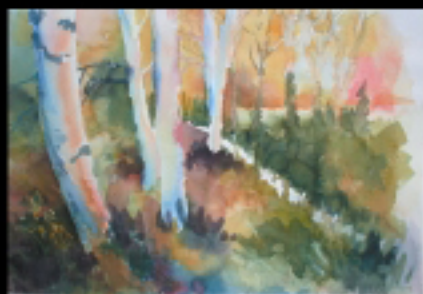

New Century Artists

Growth in Harmony

Gallery Reception: February 21 from 6-8pm

Featuring Paintings By:

Dagny Bilkadi, Lou Cunico, Laurel Gregorian, Mike Kramer, Bor-Jiin Mao,
Jill Marudas, Bev Marx, David Swanson and Mark Weersma