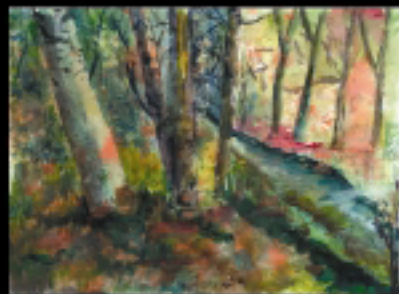

New Century Artists

Growth in Harmony

Gallery Reception: February 21 from 6-8pm

Featuring Paintings By:

Dagny Bilkadi, Lou Cunico, Laurel Gregorian, Mike Kramer, Bor-Jiin Mao,
Jill Marudas, Bev Marx, David Swanson and Mark Weersma