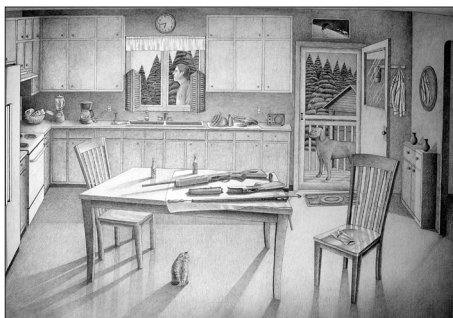

Active Sensibilities

Christopher Palbicki
Mike Helke
Ernest Gillman

January 5 - February 11

Reception: Sunday, January 8 at 2-4pm

Three diverse artists come together with work that illustrates their contemplations and reflections on everyday life and social norms while challenging the viewer to become part of the debate sparked by the artist and the artwork.